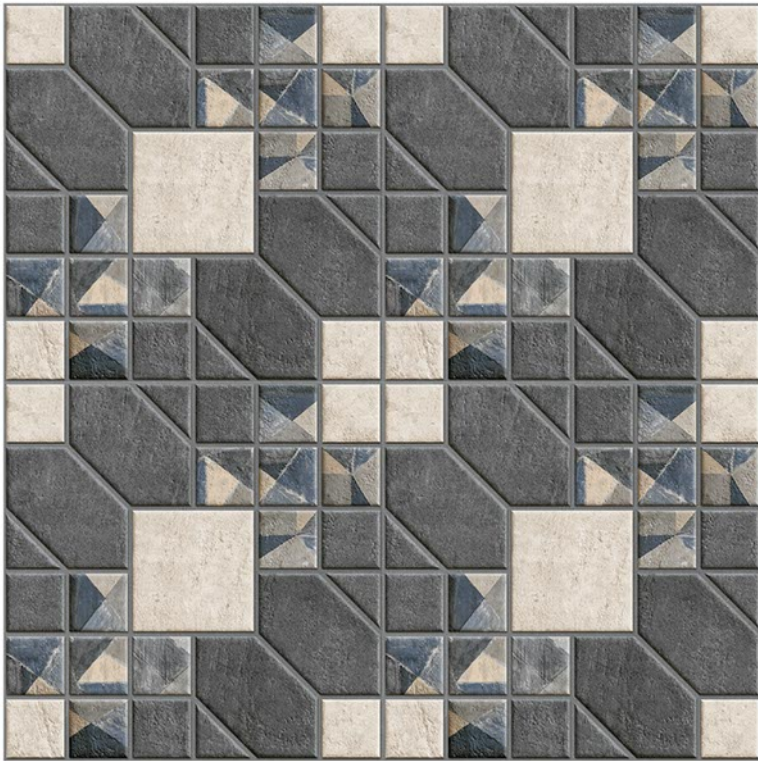

400x400mm / Matt Finish

100%
Waterproof

SRINIVASA INTERNATIONAL
Home Solutions

HEAVY DUTY

Parking Tiles

400x400mm / Matt Finish

100%
Waterproof

PREGUS-009