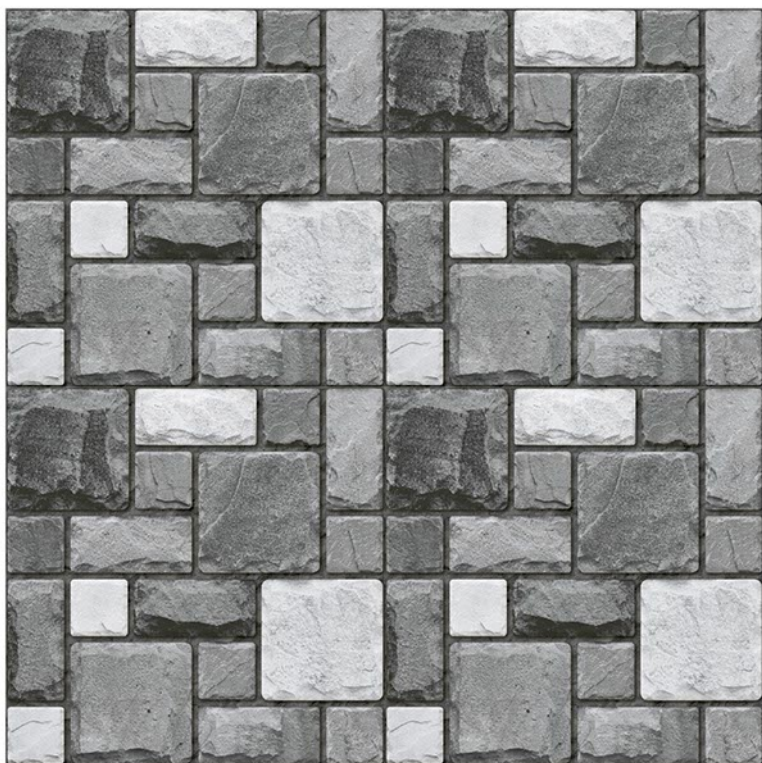

STONZA-004

400x400mm / Matt Finish

100%
Waterproof

SRINIVASA INTERNATIONAL
Home Solutions

HEAVY DUTY

Parking Tiles

STONZA-009

STONZA-005