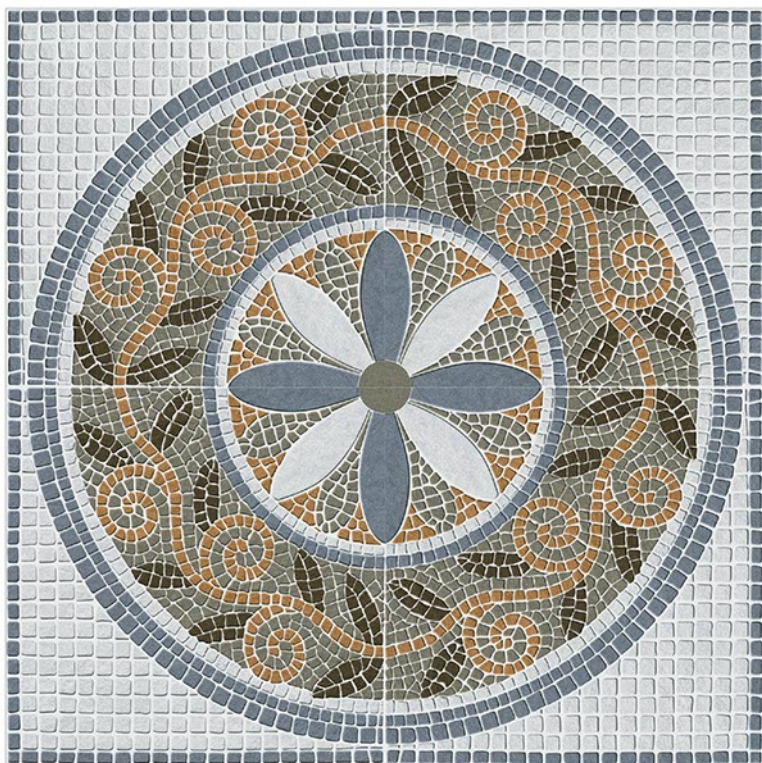

SRINIVASA INTERNATIONAL
Home Solutions

HEAVY DUTY
Parking Tiles

ZARA-013