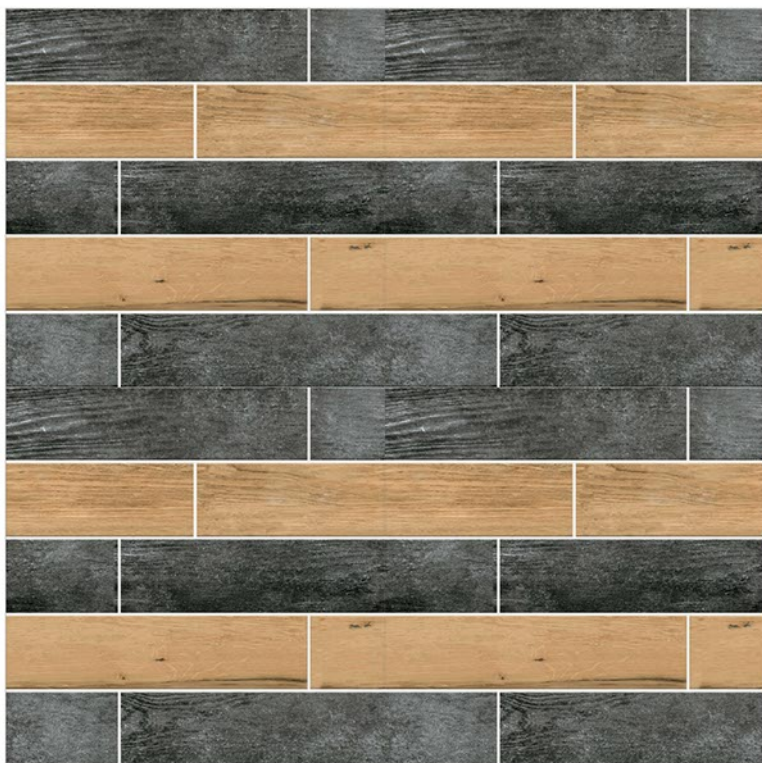

SRINIVASA INTERNATIONAL
Home Solutions

HEAVY DUTY

Parking Tiles

LUCA-001