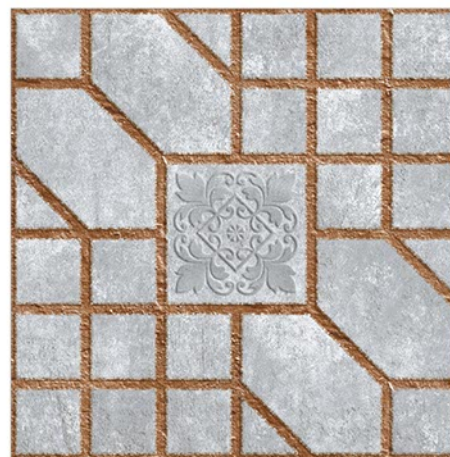

PREGUS-003

SRINIVASA INTERNATIONAL
Home Solutions

HEAVY DUTY

Parking Tiles