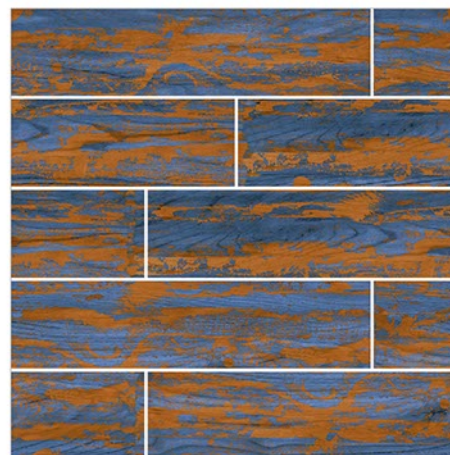

SRINIVASA INTERNATIONAL
Home Solutions

HEAVY DUTY

Parking Tiles

LUCA-005